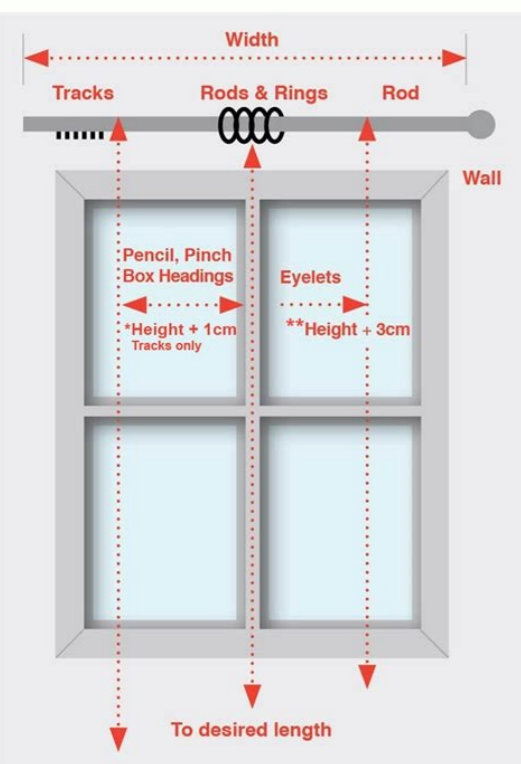

Curtain measuring guide dunelm

Top Tip

If you have a track or pole already fitted, ensure you measure the full width. If you don't have one in place yet, measure the width of your window recess and allow for any overlap, we recommend adding 30cm.